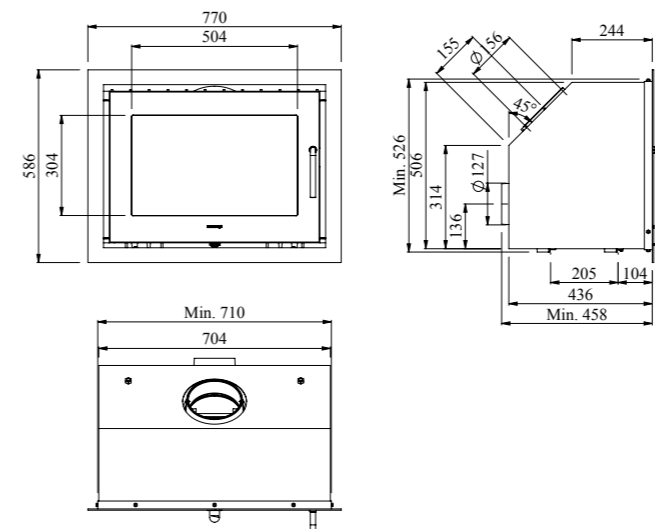

Morsø 5660

EN 13229 approved and Ecodesign2022 compliant.

Rated output	7,3 kW
Log length	58 cm
Weight	125 kg
Efficiency net/gross:	82/74,6%

Flue outlet, rear and top option
internal Ø . . . . . 155 mm

Clearance to Combustibles

Sides	400 mm
Rear	100 mm
From Floor	300 mm

Outside air kit available.