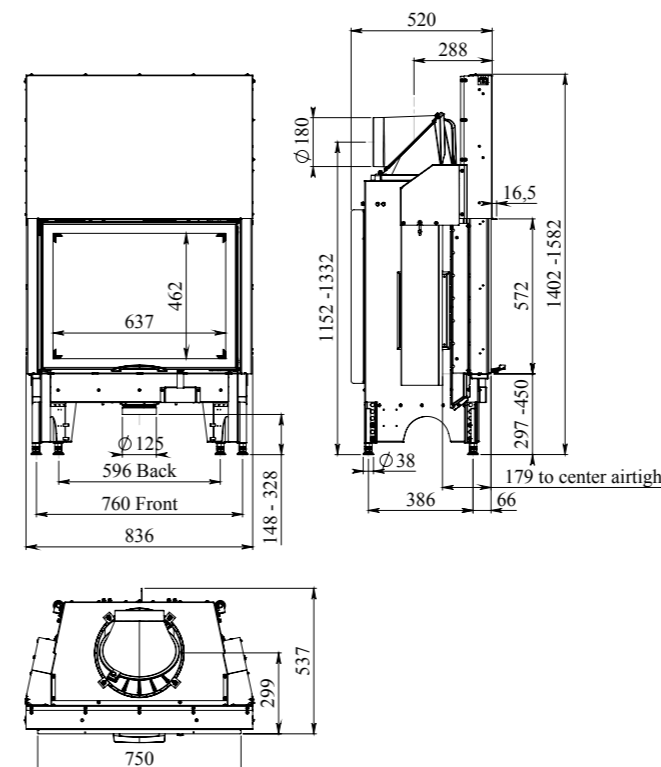

EN 13229 approved and Ecodesign2022 compliant.

Width (built in)	550 mm
Height (built in)	1395-1525 mm
Depth (built in)	700 mm
Weight	217 kg
Nominal output	10 kW
Efficiency (net/gross)	81/73,7%
Flue outlet	Ø 155 mm