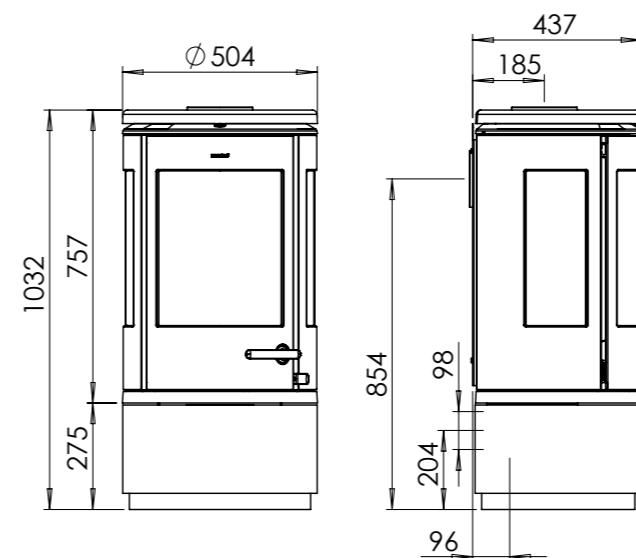

Morsø 7940  
with low base

Morsø 7943  
with log storage

Morsø 7948  
on pedestal

Morsø 7970  
wall hung

Morsø 7993  
with log storage

Morsø 7940

EN 13240 and Ecodesign2022 compliant.

Rated output . . . . .	7,3 kW
Log length . . . . .	33 cm
Weight . . . . .	151,5-166 kg
Efficiency net/gross: . . . . .	79/71,9%
12 mm hearth compliant	