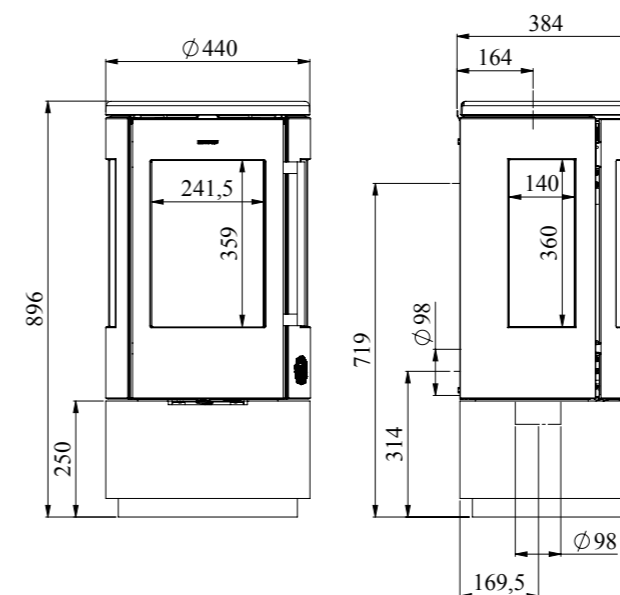

Morsø 1010  
Item-no.: 64101121

Morsø 1010

EN 13240 and Ecodesign2022 compliant

Rated output . . . . .	.5 kW
Log length . . . . .	28 cm
Weight . . . . .	.70,5 kg
Efficiency net/gross: . . . . .	76/69%
12 mm hearth compliant	

Morsø 7440  
with low base

Morsø 7443  
with log storage

Morsø 7449  
on pedestal

Morsø 7470  
wall hung

Morsø 7440

EN 13240 and Ecodesign2022 compliant.

Rated output . . . . . 4.3 kW  
Log length . . . . . 23 cm  
Weight . . . . . 108,5-116,5 kg  
Efficiency net/gross: . . . . . 82/74,5%  
12 mm hearth compliant