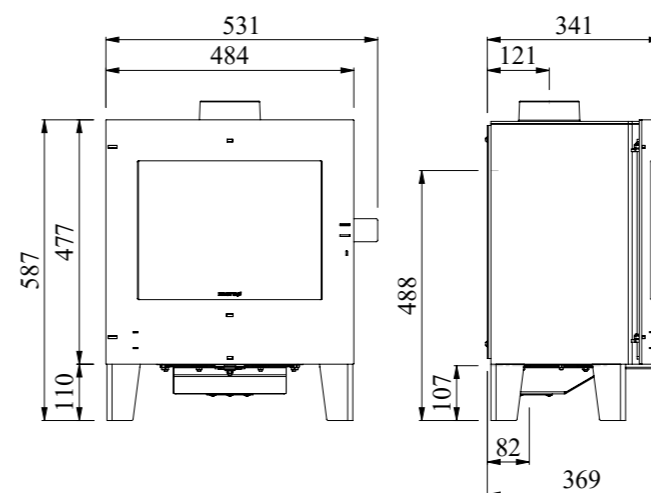

Morsø 4412

EN 13240 and Ecodesign2022 compliant.

Rated output	5 kw
Log length	40 cm
Weight	.85 kg
Efficiency net/gross:	82,3/74,9%

Flue outlet, rear and top option internal ø. . . . . 125 mm

Clearance to Combustibles

Top	.500 mm
Sides	.450 mm
Rear	.300 mm
Soft Furniture	1100 mm

Optional outside air kit available.