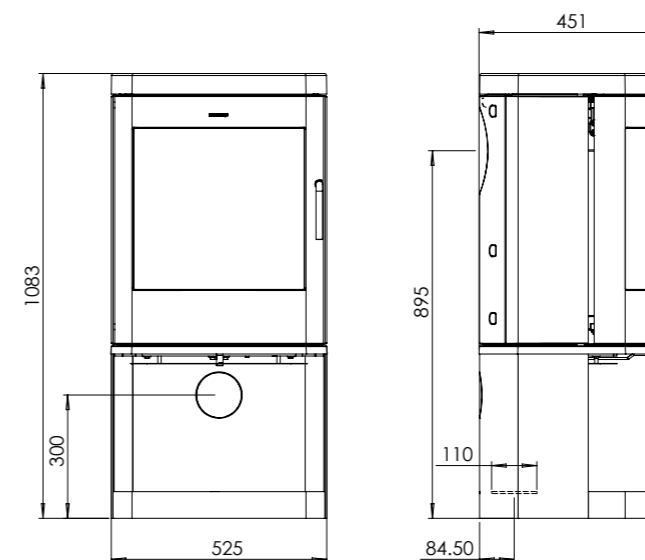

Morsø 8643

EN 13240 approved and Ecodesign2022 compliant.

Rated output . . . . . 8,9 kW
Log length . . . . . 38 cm
Weight . . . . . 150 kg
Efficiency net/gross: . . . . . 75% / 68,25%
12 mm hearth compliant

Flue outlet, rear and top option internal ø. . . . . 150 mm

Clearance to Combustibles

Top . . . . . 500 mm
Sides . . . . . 600 mm
Rear. . . . . 225 mm
Soft Furniture. . . . . 1150 mm

Outside Air Kit available.