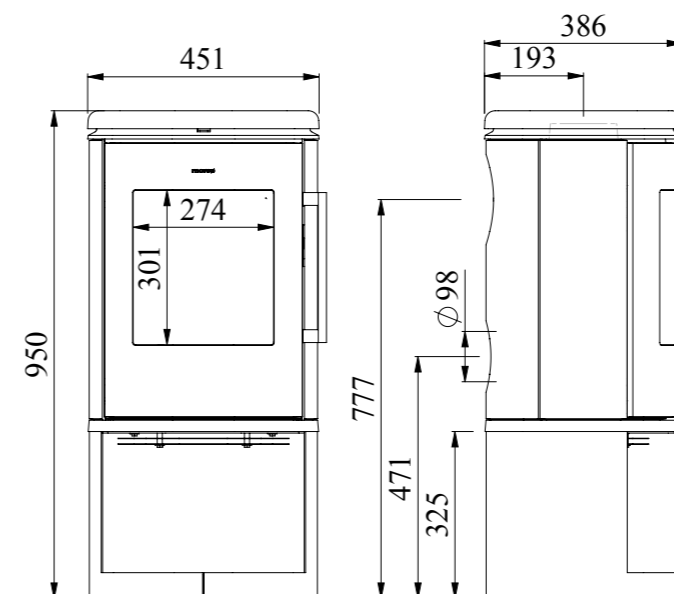

Morsø 6843  
with log storage  
Item-no.: 64680021

Morsø 6848  
on pedestal  
Item-no.: 64680121

Morsø 6843

EN 13240 and Ecodesign2022 compliant.

Rated output . . . . . 5 kW  
Log length . . . . . 30 cm  
Weight . . . . . 103,5-117 kg  
Efficiency net/gross: . . . . . 80,1/72,9%  
12 mm hearth compliant