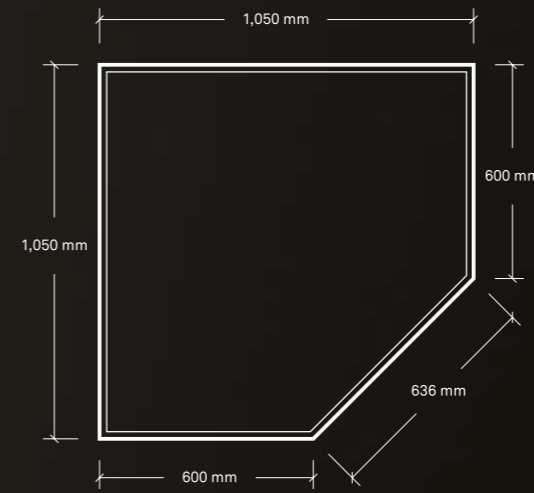

ELEGANT & EXCLUSIVE

Morsø have been at the forefront of high quality cast iron stoves for more than 160 years. We now offer a superb range of glass hearth plates to compliment any installation.

CORNER – ANGLED FRONT