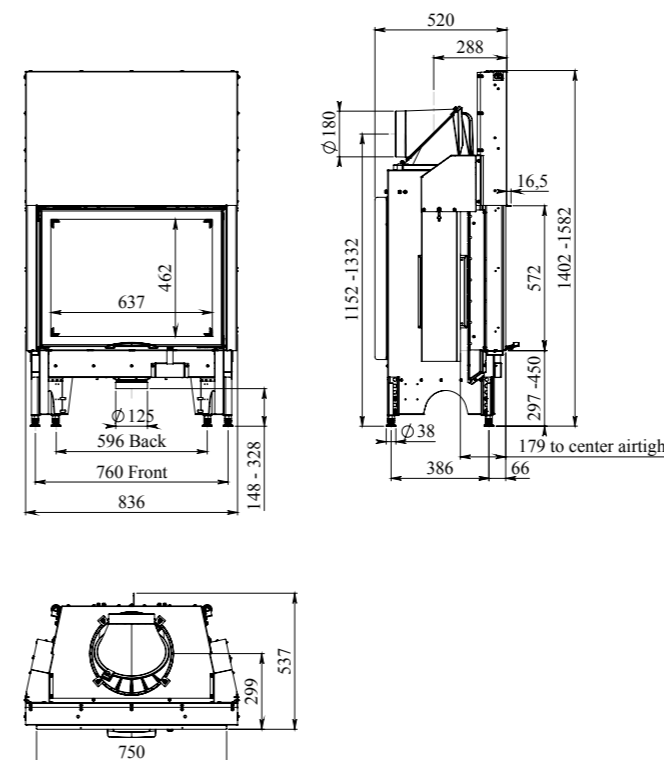

Morsø S101-11  
one-sided with hinged door  
Item-no.: 65754721

Morsø S101-12  
one-sided with sliding door  
Item-no.: 65754621

Morsø S101-12

EN 13229 approved and Ecodesign2022 compliant.

A

Width (built in)	805 mm
Height (built in)	1339-1539 mm
Depth (built in)	602 mm
Weight	156 kg
Nominal output	10 kW
Efficiency (net/gross)	83.4/76%
Flue outlet	Ø 155 mm