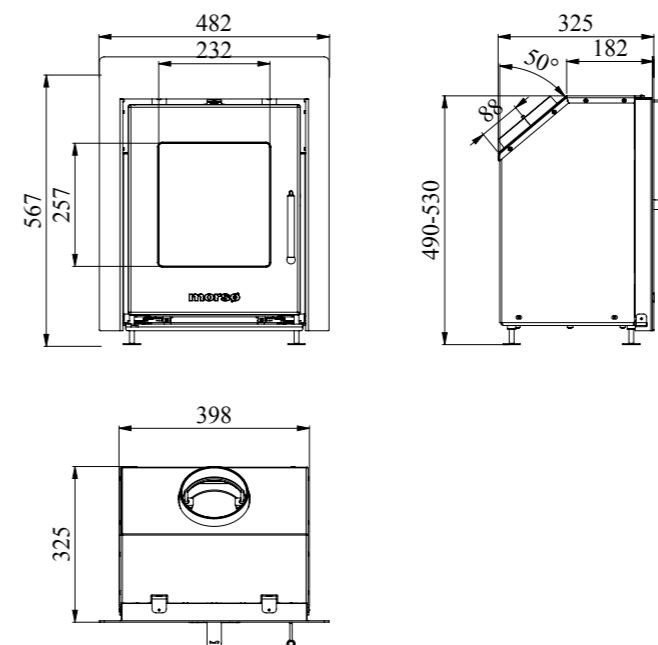

Morsø S81

EN 13229 approved and Ecodesign2022 compliant.

Rated output . . . . .	4 kW
Log length . . . . .	25 cm
Weight . . . . .	58 kg
Efficiency net/gross: . . . . .	88/80,5%

Flue outlet, rear and top option internal ø. . . . . 125 mm