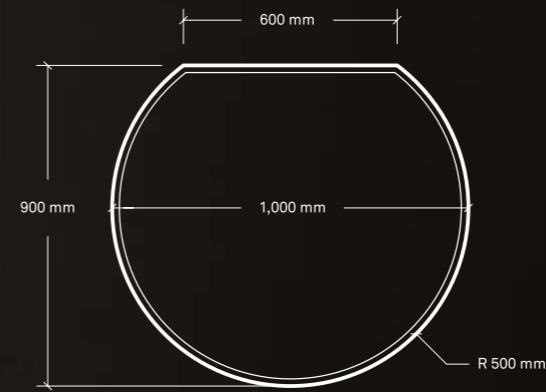

MORSØ DUSTPAN & BROOM  
Item-no.: 62917221

MORSØ CHILD GUARD 110 X 110 X 70 CM  
Item-no.: 62906821

# ELEGANT & EXCLUSIVE

Morsø have been at the forefront of high quality cast iron stoves for more than 160 years. We now offer a superb range of glass hearth plates to compliment any installation.

**CORNER – ANGLED FRONT**

**CORNER – CIRCULAR FRONT**

**FLAT BACK CIRCLE**

**CIRCULAR FRONT**

**BEVEL EDGE SECTION**  
(Actual Size)