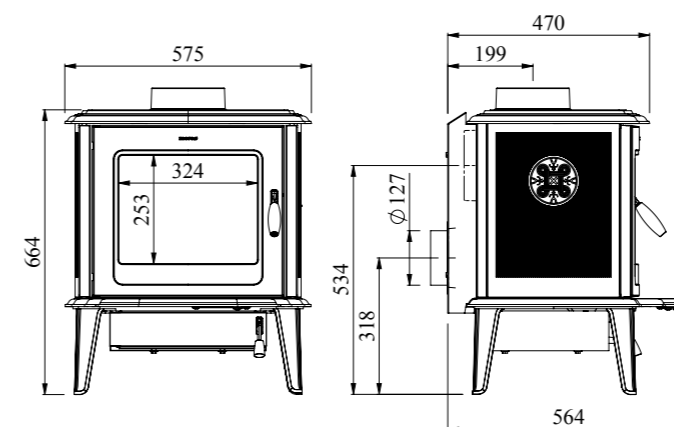

Morsø 7110

EN 13240 and Ecodesign2022 compliant.

Rated output . . . . . 5,4 kW
Log length . . . . . 40 cm
Weight . . . . . 118,5 kg
Efficiency net/gross: 75,5/68,7%
12 mm hearth compliant

Flue outlet, rear and top option internal ø. . . . . 155 mm

Clearance to Combustibles

Top . . . . . 500 mm
Sides . . . . . 500 mm
Rear . . . . . 300 mm
Soft Furniture . . . . . 1000 mm

Optional outside air kit available.