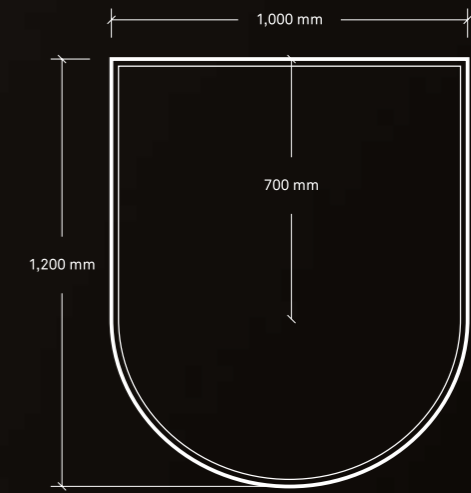

MORSØ DUSTPAN & BROOM  
Item-no.: 62917221

MORSØ CHILD GUARD 110 X 110 X 70 CM  
Item-no.: 62906821

# ELEGANT & EXCLUSIVE

Morsø have been at the forefront of high quality cast iron stoves for more than 160 years. We now offer a superb range of glass hearth plates to compliment any installation.

**CORNER – ANGLED FRONT**

**CORNER – CIRCULAR FRONT**

**FLAT BACK CIRCLE**

**CIRCULAR FRONT**

**BEVEL EDGE SECTION**  
(Actual Size)