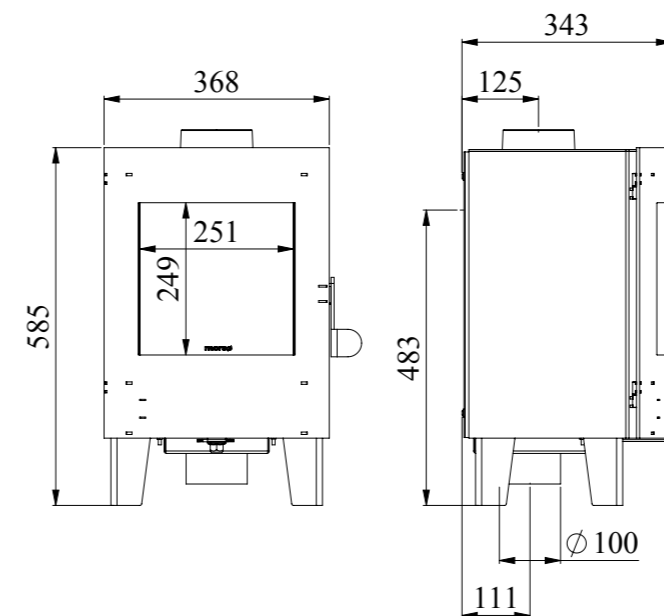

Morsø S11-40

Morsø S11-42  
with legs

Morsø S11-43  
with plain base

Morsø S11-42

EN 13240 and Ecodesign2022 compliant.

**A**

Rated output . . . . . 4 kW  
 Log length . . . . . 25 cm  
 Weight . . . . . 61-70 kg  
 Efficiency net/gross: . . . . . 83,4/75,9%  
 12 mm hearth compliant