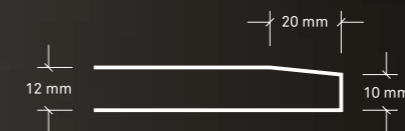

BEVEL EDGE SECTION
(Actual Size)