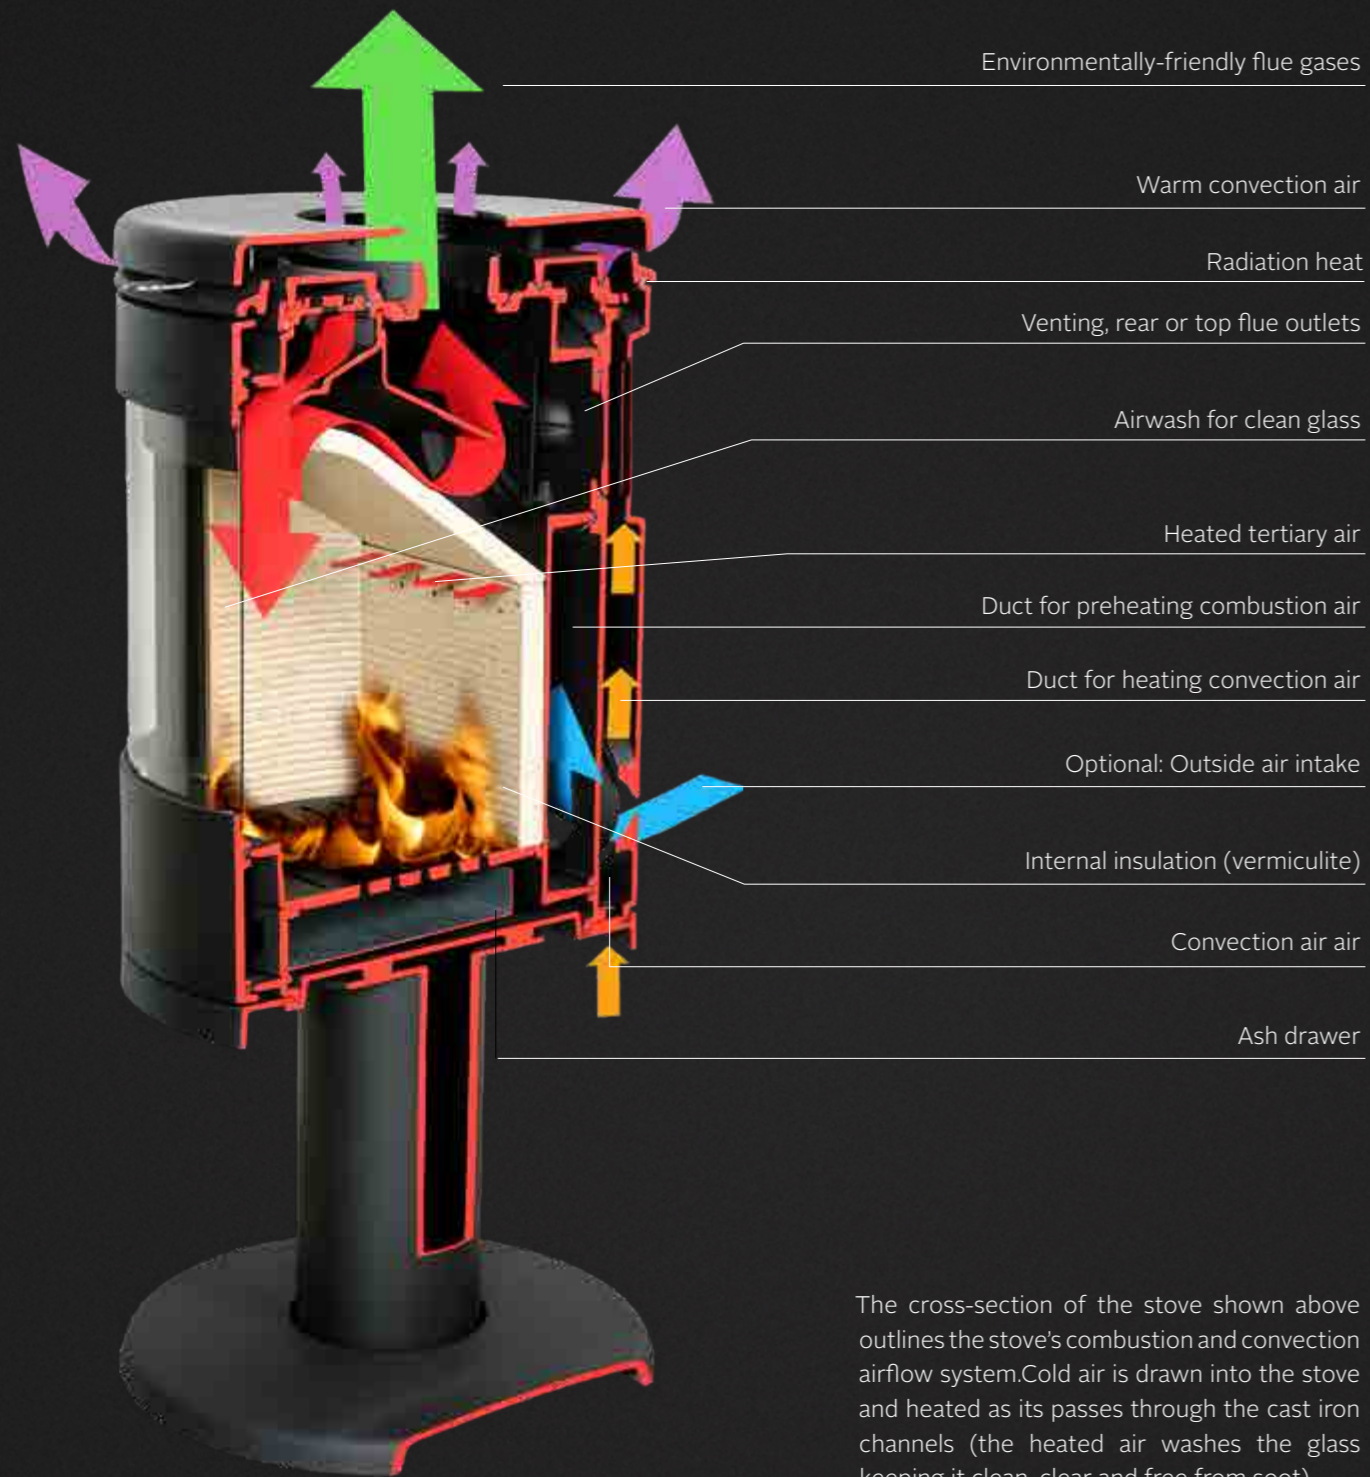

# ELEGANT & EXCLUSIVE

Morsø have been at the forefront of high quality cast iron stoves for more than 160 years. We now offer a superb range of glass hearth plates to compliment any installation.

**CORNER – ANGLED FRONT**

**CORNER – CIRCULAR FRONT**

**FLAT BACK CIRCLE**

**CIRCULAR FRONT**

**BEVEL EDGE SECTION**  
(Actual Size)

# ENVIRONMENTALLY FRIENDLY COMBUSTION

Environmentally-friendly flue gases

Warm convection air

Radiation heat

Venting, rear or top flue outlets

Airwash for clean glass

Heated tertiary air

Duct for preheating combustion air