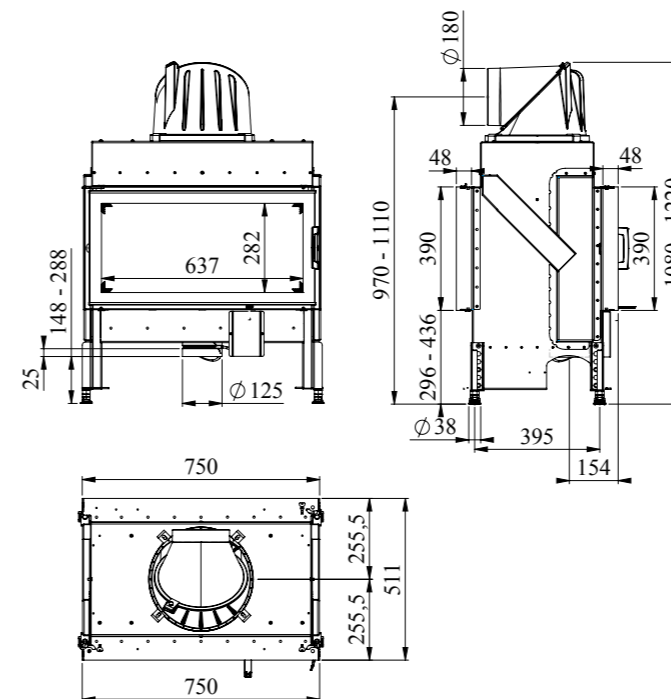

EN 13229 approved and Ecodesign2022 compliant.

Width (built in)	800 mm
Height (built in)	1125-1325 mm
Depth (built in)	527 mm
Weight	129 kg
Nominal output	10 kW
Efficiency (net/gross)	80,9/73,6%
Flue outlet	Ø 155 mm