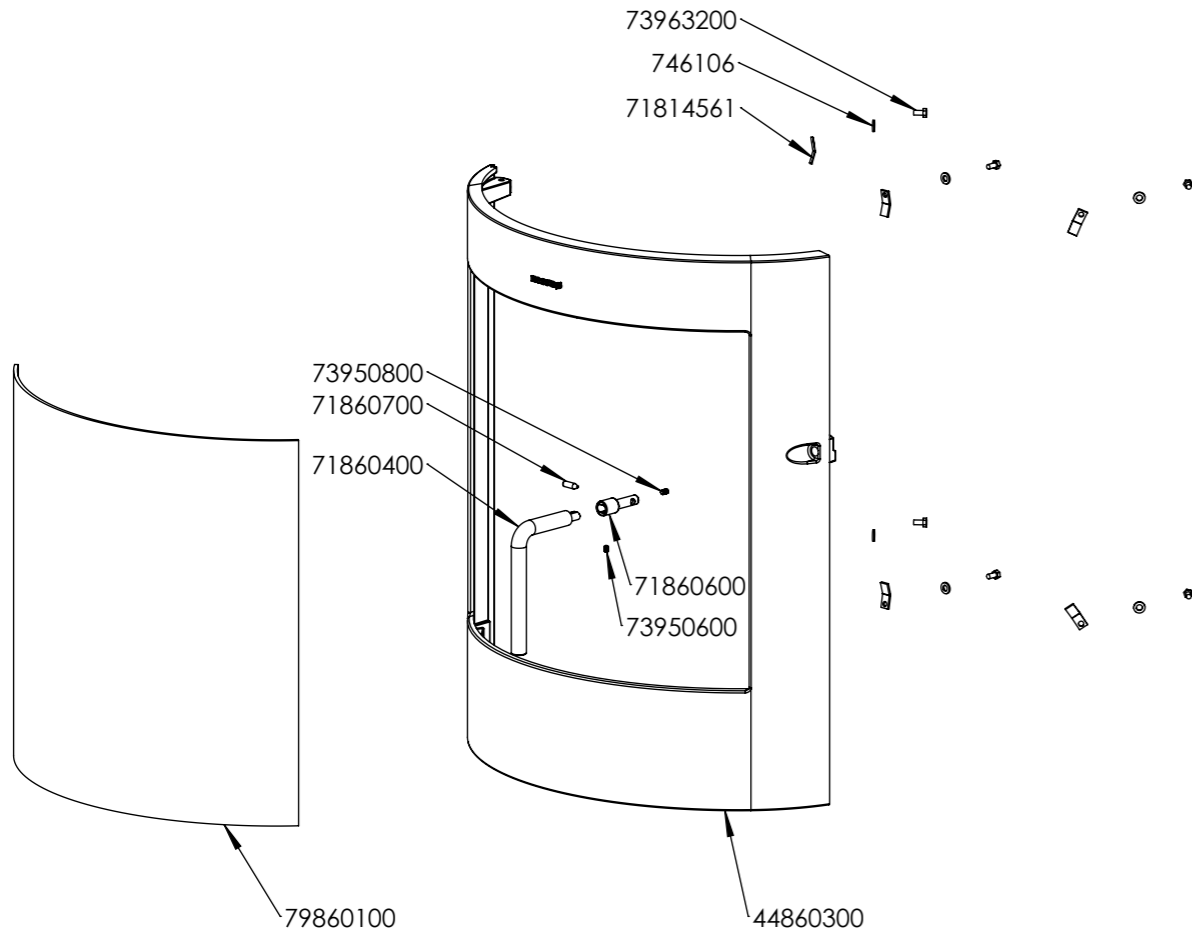

Complete door - 54860321

Complete air supply - 54860400

Complete base door - 54860521

Air kit - 54860621

Material:		Title:		Construction: NRN 04/05/2021	
Weight kg.: 158.85		8643 Ovn		Released:	
Model no.		8643 Stove		Format: A3	
Borefixturer:		Morsø 8600		Scale: 1:10	
Drawingtype:				Itemno.:	
Location of file: C:\Morsø\PD\Projects\Ovne\8600\8600 Støbejernsovn\8600-00 Assembly.SLDASM				Drawing no.: Page 2 of 2	
				8600-00	