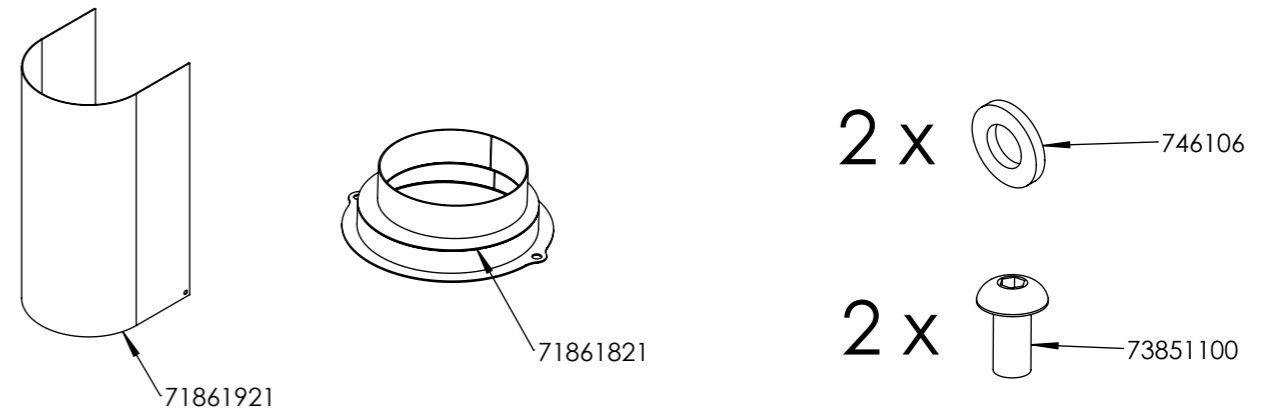

Complete door - 54860321

Complete air supply - 54860400

Complete base door - 54860521

Air kit - 54860621

Material:		Title:		Construction: NRN 04/05/2021	
Weight kg.: 158.85		8643 Ovn		Released:	
Model no.		8643 Stove		Format: A3	
Borefixturer:		Morsø 8600		Scale: 1:10	
Drawingtype:				Itemno.:	
Location of file: C:\Morsø\PD\Projects\Ovne\8600\8600 Støbejernsovn\8600-00 Assembly.SLDASM				Drawing no.: Page 2 of 2	
				8600-00	