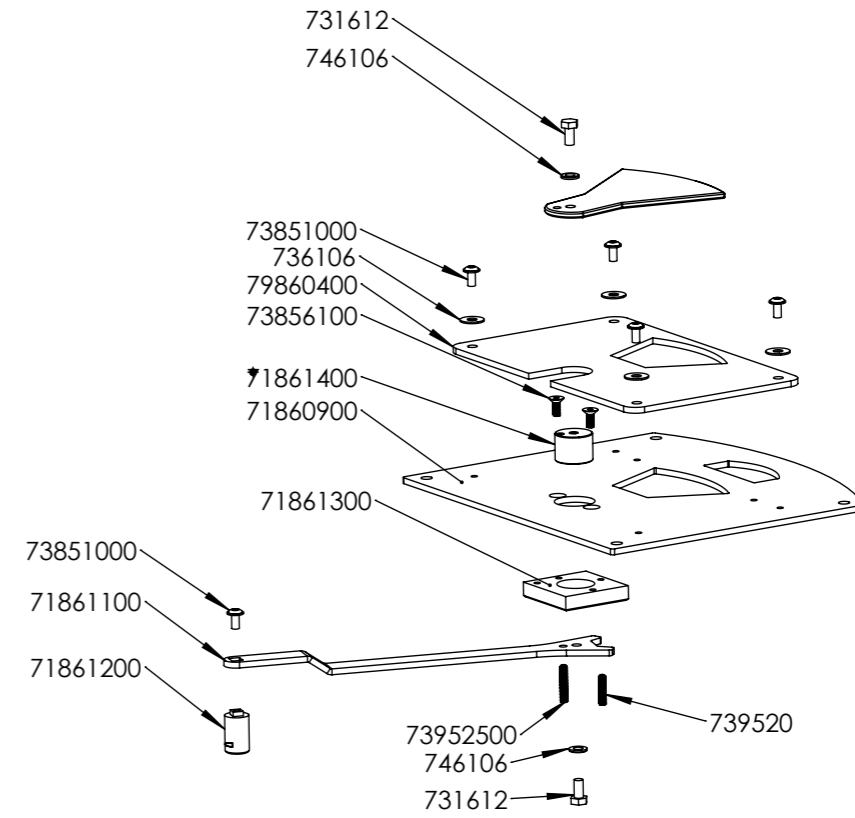

Complete door - 54860321

Complete air supply - 54860400

Complete base door - 54860521

Air kit - 54860621

Material:		Title:		Construction: NRN 04/05/2021	
Weight kg.: 158.85		8643 Ovn		Released:	
Model no.		8643 Stove		Format: A3	
Borefixturer:		Morsø 8600		Scale: 1:10	
Drawingtype:				Itemno.:	
Location of file: C:\Morsø\PD\Projects\Ovne\8600\8600 Støbejernsovn\8600-00 Assembly.SLDASM				Drawing no.: Page 2 of 2	
				8600-00	