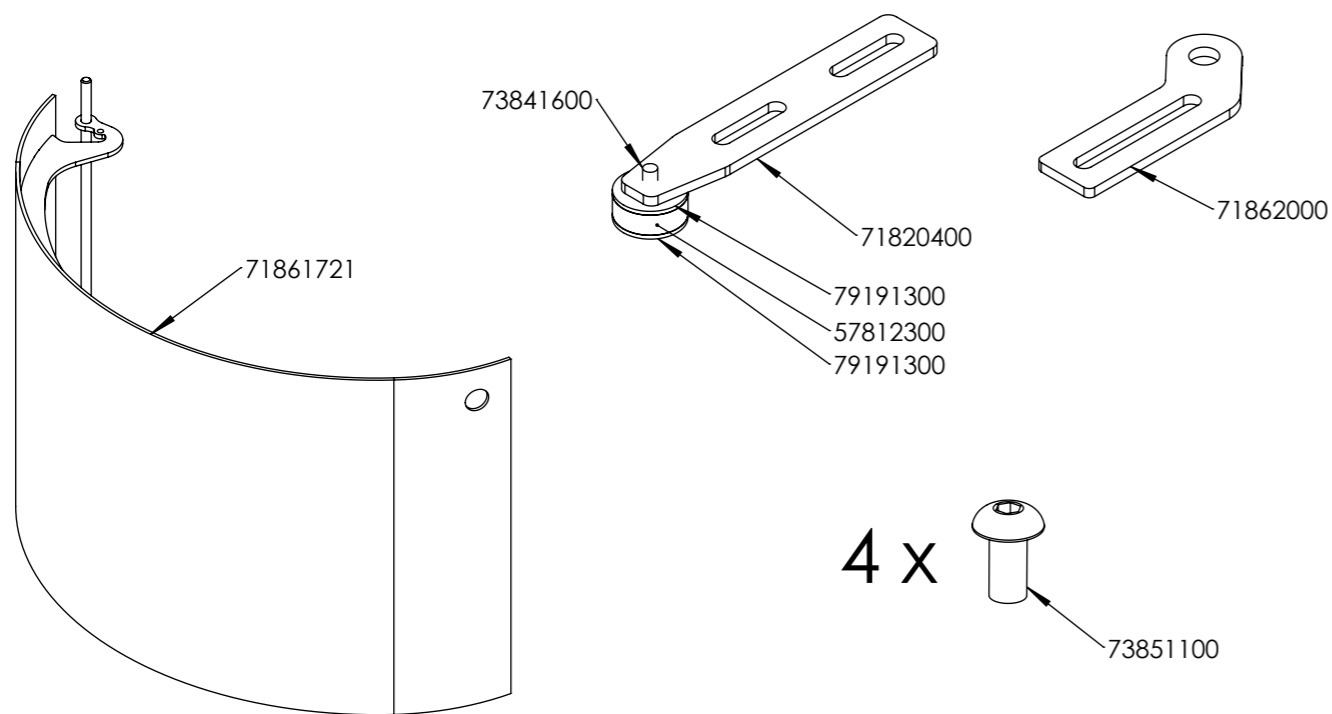

Complete door - 54860321

Complete air supply - 54860400

Complete base door - 54860521

Air kit - 54860621

Material:		Title:		Construction: NRN 04/05/2021	
Weight kg.: 158.85		8643 Ovn		Released:	
Model no.		8643 Stove		Format: A3	
Borefixturer:		Morsø 8600		Scale: 1:10	
Drawingtype:				Itemno.:	
Location of file: C:\Morsø\PD\Projects\Ovne\8600\8600 Støbejernsovn\8600-00 Assembly.SLDASM				Drawing no.: Page 2 of 2	
				8600-00	