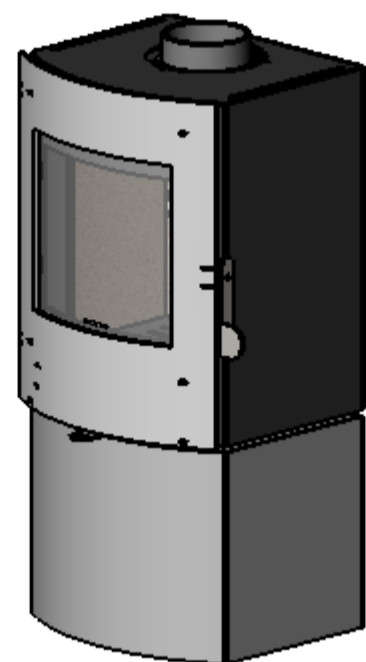

S11-40

S11-42

S11-43

S11-44

S11-90

S11-70

c	Tilføjet S11-70.	RSV	13.09.2012
b	Added rear heat shield.	RSV	12.09.2012
Rev.	Revisions	Sign.:	Date:
	Title:	Construction:	RSV 2011.11.14
	Reservedelstegning	Released:	
	Parts Drawing	Format:	A2
	Morsø S11	Scale:	1:10
	Drawing type:	Itemno.:	
	Location of file:	Drawing no.:	S-11-500 c

Material:	
Weight kg.:	
Model no.:	
Drawing type:	
Location of file:	C:\uud\A\tegninger\S11\S11_Freestove Assembly.SLDASM