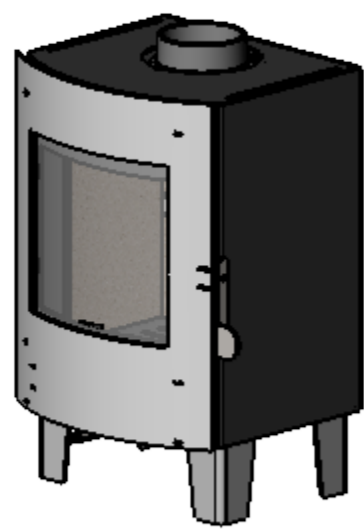

S11-40

S11-42

S11-43

S11-44

S11-90

S11-70

c	Tilføjet S11-70.	RSV	13.09.2012
b	Added rear heat shield.	RSV	12.09.2012
Rev.	Revisions	Sign.:	Date:
	Title:	Construction:	RSV 2011.11.14
	Reservedelstegning	Released:	
	Parts Drawing	Format:	A2
	Morsø S11	Scale:	1:10
	Drawing type:	Itemno.:	
	Location of file:	Drawing no.:	S-11-500 c

Material:	
Weight kg.:	
Model no.:	
Drawing type:	
Location of file:	C:\uud\A\tegninger\S11\S11_Freestove Assembly.SLDASM