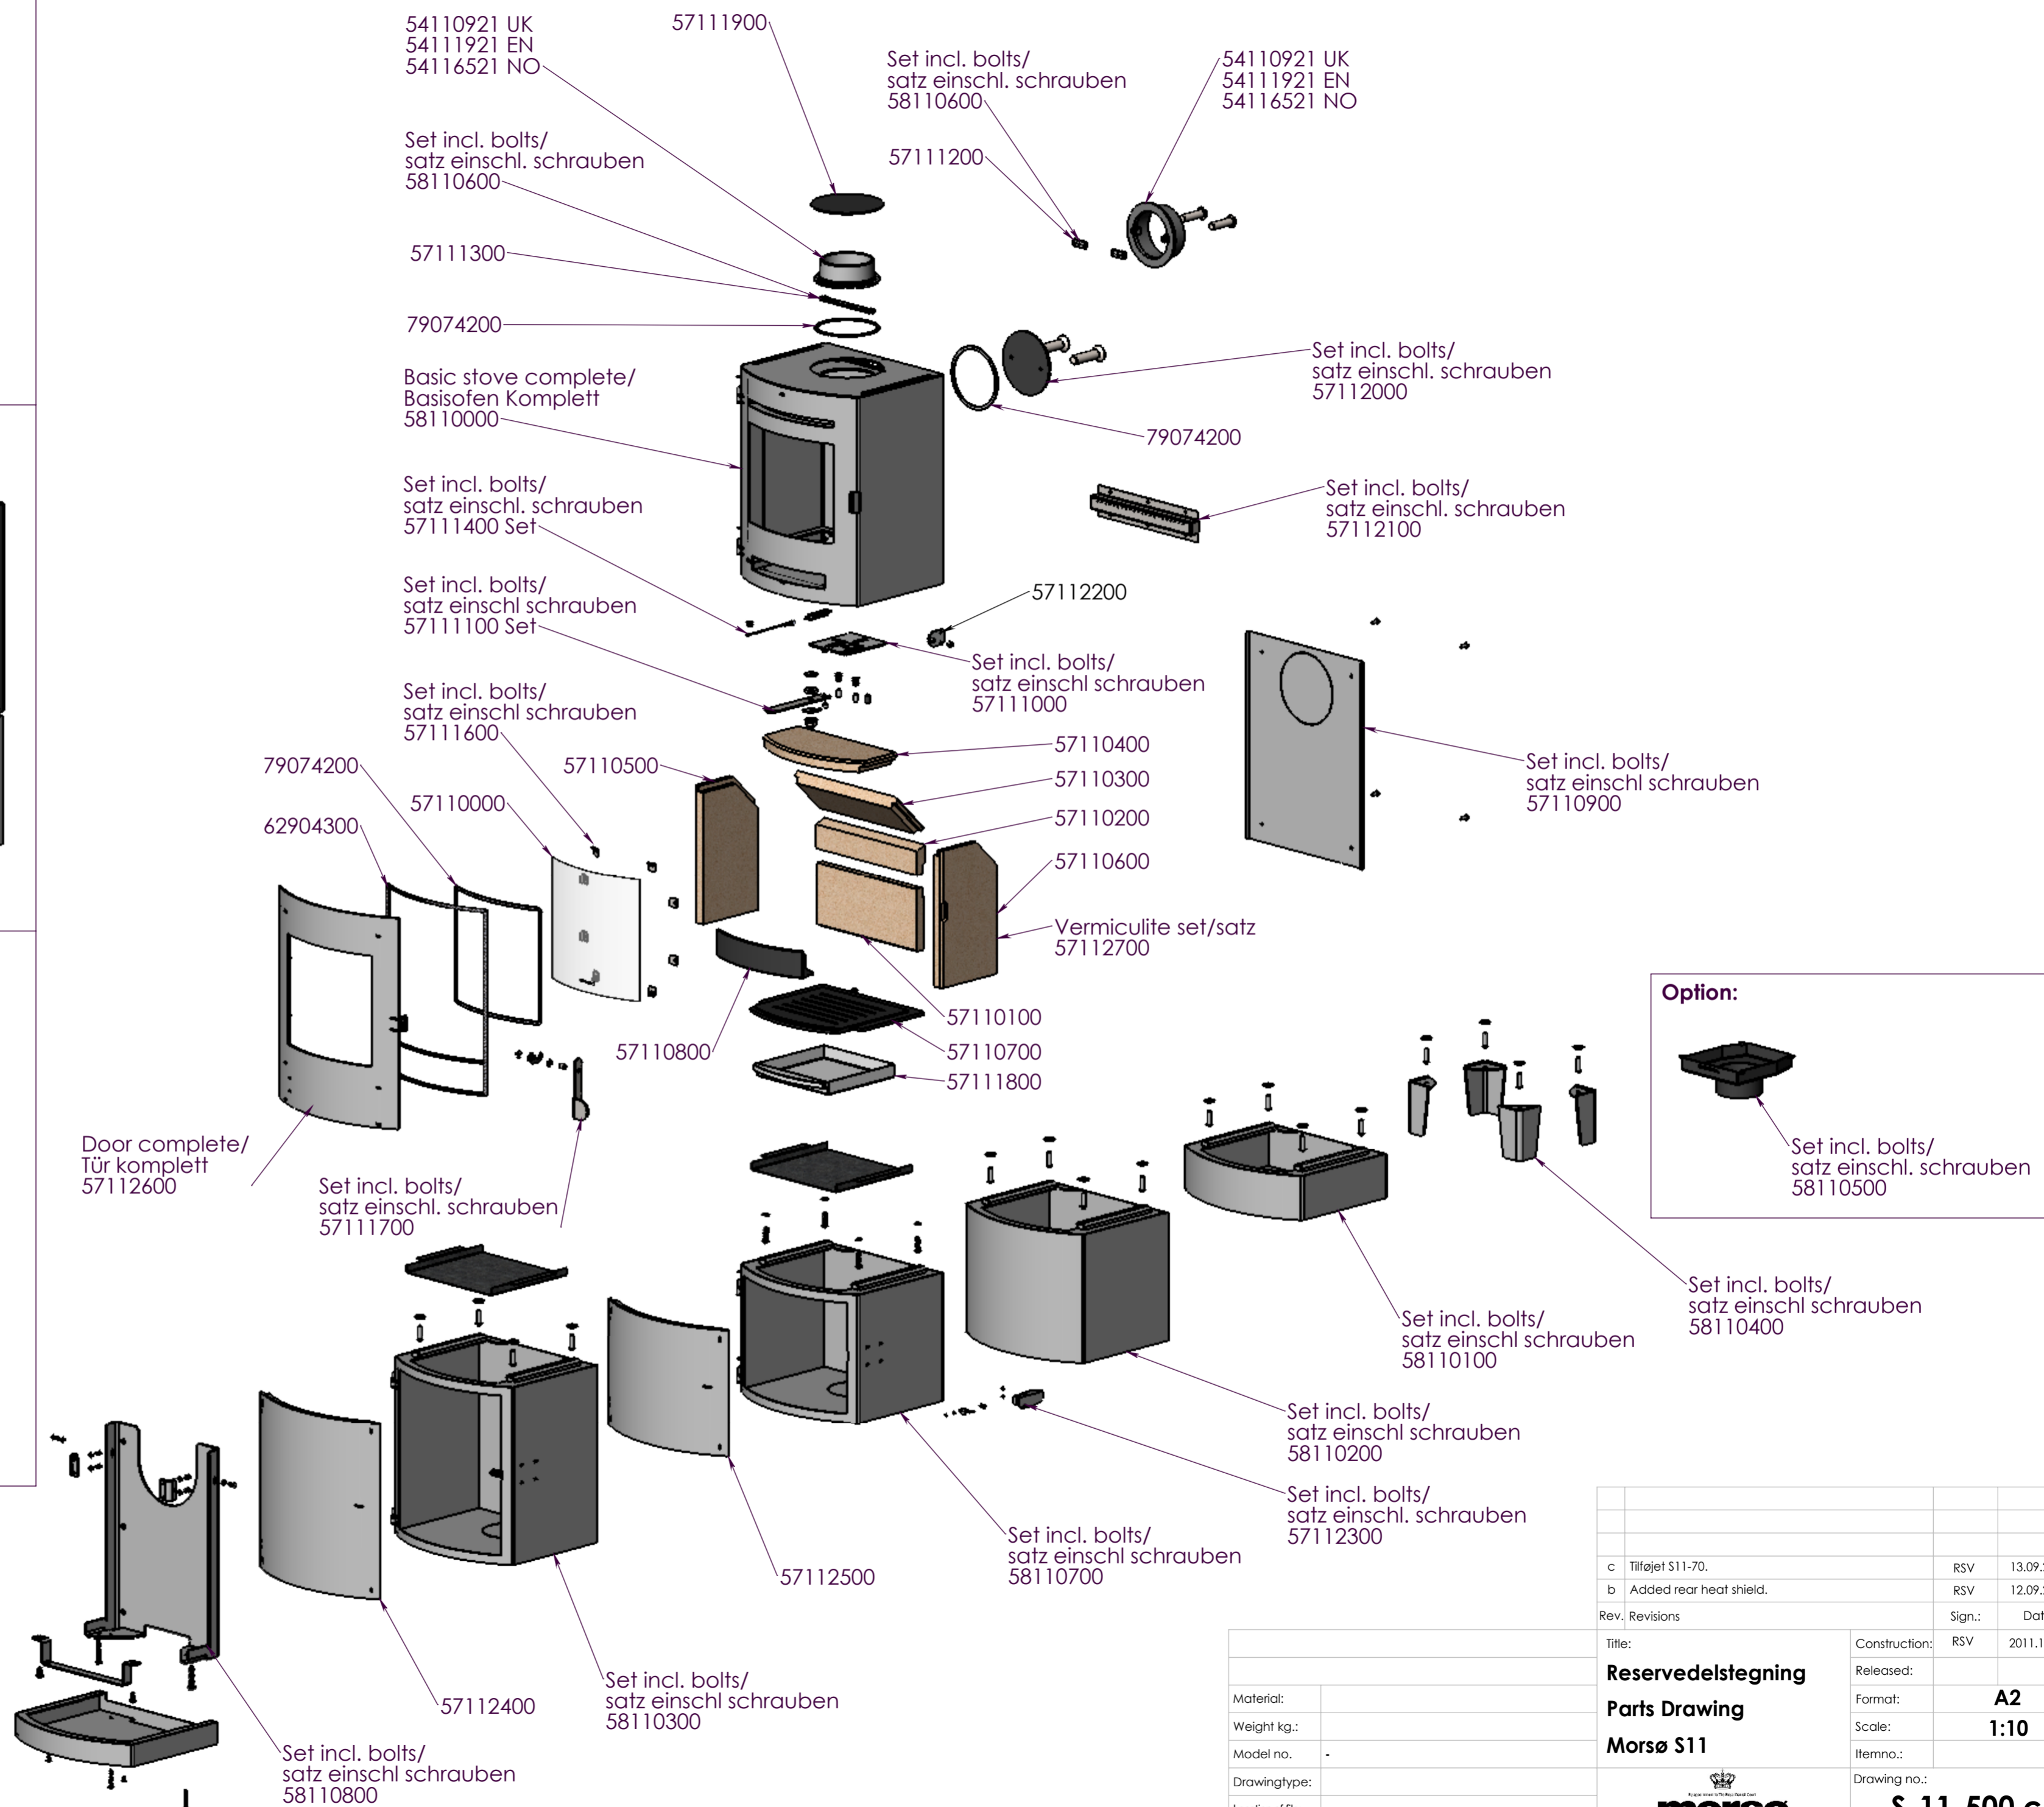

S11-40

S11-42

S11-43

S11-44

S11-90

S11-70

c	Tilføjet S11-70.	RSV	13.09.2012
b	Added rear heat shield.	RSV	12.09.2012
Rev.	Revisions	Sign.:	Date:
	Title:	Construction:	RSV 2011.11.14
	Reservedelstegning	Released:	
	Parts Drawing	Format:	A2
	Morsø S11	Scale:	1:10
	Drawing type:	Itemno.:	
	Location of file:	Drawing no.:	S-11-500 c

Material:	
Weight kg.:	
Model no.:	
Drawing type:	
Location of file:	C:\uud\A\tegninger\S11\S11_Freestove Assembly.SLDASM