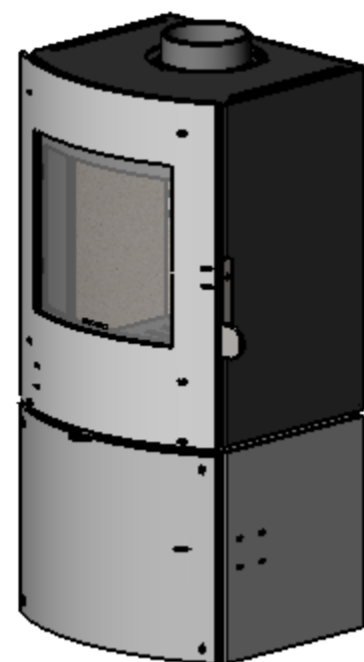

S11-40

S11-42

S11-43

S11-44

S11-90

S11-70

c	Tilføjet S11-70.	RSV	13.09.2012
b	Added rear heat shield.	RSV	12.09.2012
Rev.	Revisions	Sign.:	Date:
	Title:	Construction:	RSV 2011.11.14
	Reservedelstegning	Released:	
	Parts Drawing	Format:	A2
	Morsø S11	Scale:	1:10
	Drawing type:	Itemno.:	
	Location of file:	Drawing no.:	S-11-500 c

Material:	
Weight kg.:	
Model no.:	
Drawing type:	
Location of file:	C:\uud\A\tegninger\S11\S11_Freestove Assembly.SLDASM