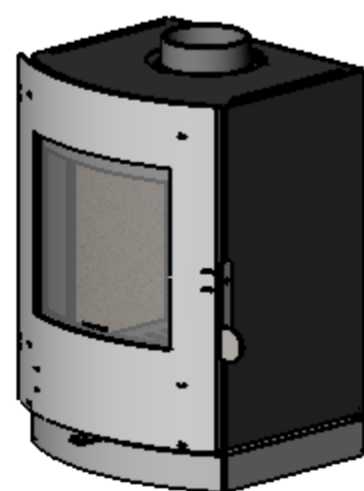

S11-40

S11-42

S11-43

S11-44

S11-90

S11-70

c	Tilføjet S11-70.	RSV	13.09.2012
b	Added rear heat shield.	RSV	12.09.2012
Rev.	Revisions	Sign.:	Date:
	Title:	Construction:	RSV 2011.11.14
	Reservedelstegning	Released:	
	Parts Drawing	Format:	A2
	Morsø S11	Scale:	1:10
	Drawing type:	Itemno.:	
	Location of file:	Drawing no.:	S-11-500 c

Material:	
Weight kg.:	
Model no.:	
Drawing type:	
Location of file:	C:\uud\A\tegninger\S11\S11_Freestove Assembly.SLDASM