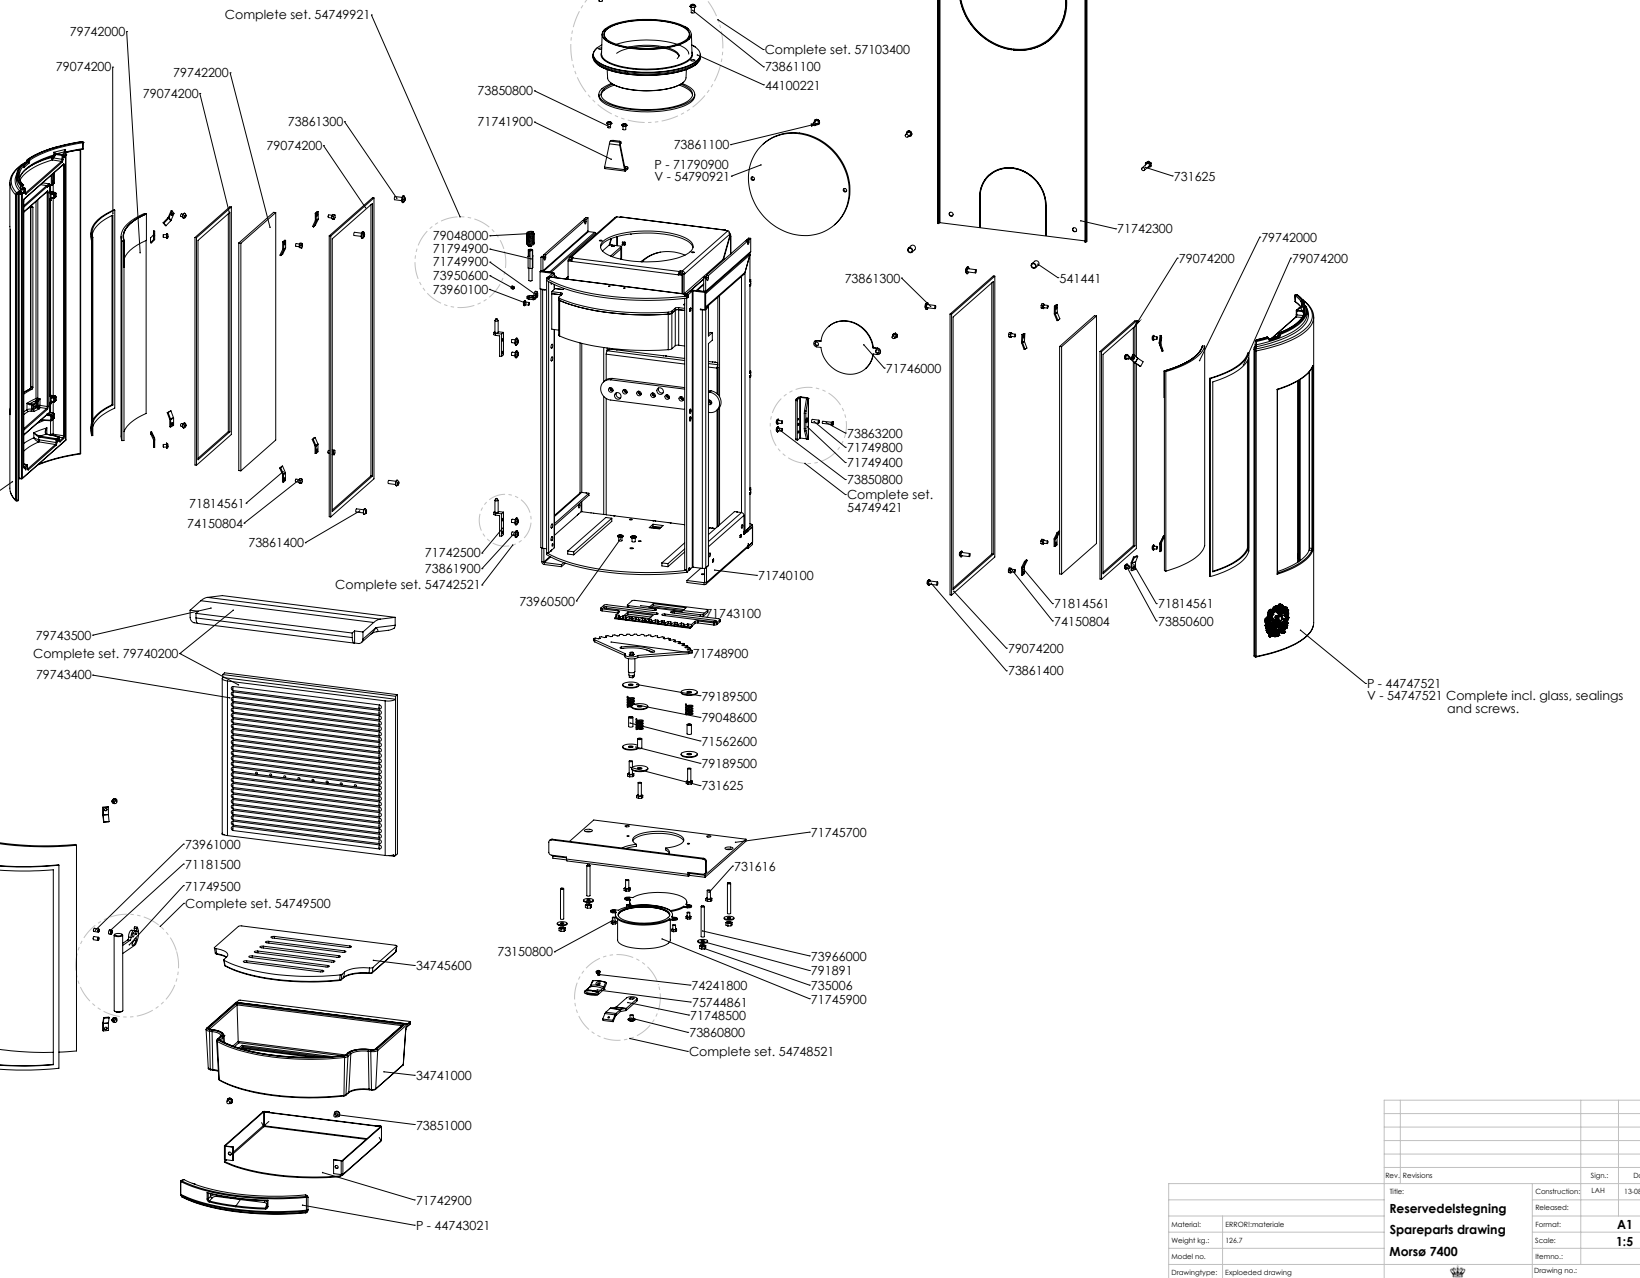

**Basic stove 7400
54740021**

P - 44747421
V - 54747421 Complete incl. glass, sealings
and screws.

P - 44742421
V - 54742421 Complete incl. glass, sealings
and screws.

Rev.	Revisions	Sign:	Date:

Title:		Construction:	LAH	13.08.2013
Reservedtegning		Released:		
Spareparts drawing		Format:	A1	
Morsø 7400		Scale:	1:5	
		Remo.:		
		Drawing no.:	7400-500 a	
This drawing is Morsø Lemstaben A/S property and must not be sold, lent or copied without any written authorization from the company.				